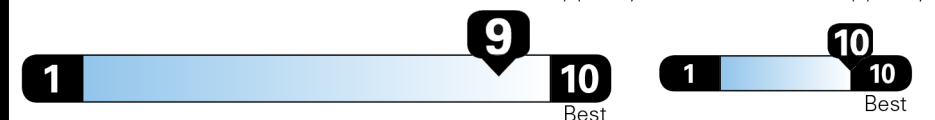

Fuel Economy & Greenhouse Gas Rating (tailpipe only) Smog Rating (tailpipe only)

This vehicle emits 0 grams CO₂ per mile. The best emits 0 grams per mile (tailpipe only). Does not include emissions from generating electricity; learn more at fueleconomy.gov.

Actual results will vary for many reasons, including driving conditions and how you drive and maintain your vehicle. The average new vehicle gets 29 MPG and costs $8,500 to fuel over 5 years. Cost estimates are based on 15,000 miles per year at $0.17 per kW-hr. MPGe is miles per gasoline gallon equivalent. Vehicle emissions are a significant cause of climate change and smog.

fueleconomy.gov

Calculate personalized estimates and compare vehicles

MANUFACTURER'S SUGGESTED RETAIL PRICE† $48,175.00

DELIVERY, PROCESSING AND HANDLING FEE 1,595.00

TOTAL SUGGESTED RETAIL PRICE $49,770.00

†Manufacturer's suggested retail price excludes delivery processing and handling fees, license and title fees, applicable federal, state and local taxes, and dealer and distributor options and accessories.

Delivered by Truck to: 04115
PUENTE HILLS TOYOTA
17070 GALE AVENUE
CITY OF INDUSTRY CA91745

TML2E1N1S0F0W0