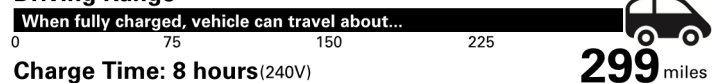

Not Original - Copy

Created: 2026-06-19 10:17:43 (UTC)

EPA DOT Fuel Economy and Environment

Electric Vehicle

Fuel Economy

125 MPGe Small SUVs range from 14 to 125 MPGe. The best vehicle rates 146 MPGe.

138 city **113** highway **27.0** kW-hrs per 100 miles

Driving Range

Charge Time: 8 hours (240V)

You save

\$5,000

in fuel costs over 5 years compared to the average new vehicle.

Annual fuel cost

\$700

Fuel Economy & Greenhouse Gas Rating (tailpipe only) Smog Rating (tailpipe only)