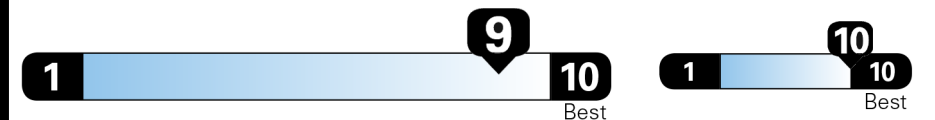

Fuel Economy & Greenhouse Gas Rating (tailpipe only) Smog Rating (tailpipe only)

This vehicle emits 0 grams CO₂ per mile. The best emits 0 grams per mile (tailpipe only). Does not include emissions from generating electricity; learn more at fueleconomy.gov.

Actual results will vary for many reasons, including driving conditions and how you drive and maintain your vehicle. The average new vehicle gets 29 MPG and costs $8,500 to fuel over 5 years. Cost estimates are based on 15,000 miles per year at $0.17 per kW-hr. MPGe is miles per gasoline gallon equivalent. Vehicle emissions are a significant cause of climate change and smog.

fueleconomy.gov

Calculate personalized estimates and compare vehicles

MANUFACTURER'S SUGGESTED RETAIL PRICE[†] $41,703.00

DELIVERY, PROCESSING AND HANDLING FEE 1,450.00

TOTAL SUGGESTED RETAIL PRICE $43,153.00

[†]Manufacturer's suggested retail price excludes delivery processing and handling fees, license and title fees, applicable federal, state and local taxes, and dealer and distributor options and accessories.

Delivered by Truck to: 04115
PUENTE HILLS TOYOTA
17070 GALE AVENUE
CITY OF INDUSTRY CA91745

TML2E1N1S0F0W0